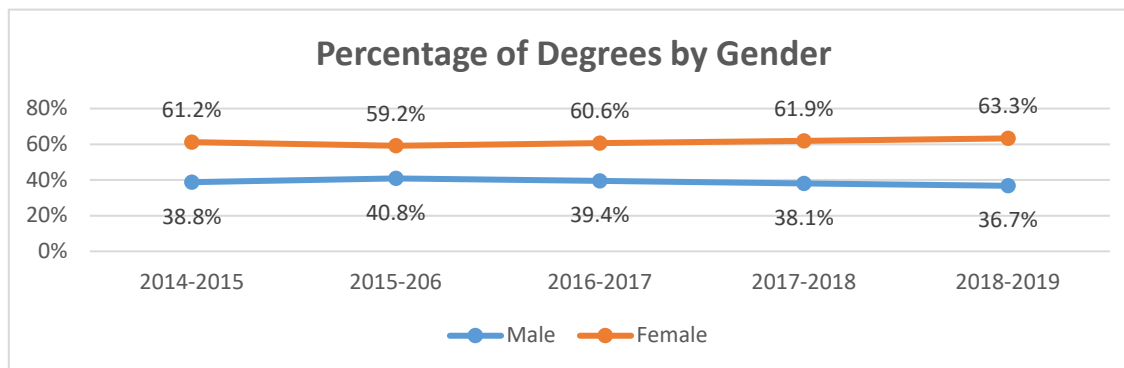

HOUSATONIC COMMUNITY COLLEGE

FAST FACTS – Graduation Data

AY 2015-16 to 2018-2019

Number of Degrees	2014-2015	2015-2016	2016-2017	2017-2018	2018-2019
Associate Degrees	491	462	566	444	465
Certificate	110	105	54	143	166
Total Degrees	601	567	620	587	631

Gender (Unduplicated)	2014-2015	2015-2016	2016-2017	2017-2018	2018-2019
Male	216	212	226	204	209
Female	341	307	347	332	360
Total Graduates	557	519	573	536	569

Academic Year	# Females	% Change from Previous Year	# Males	% Change from Previous Year
2018-2019	360	8.4%	209	2.4%