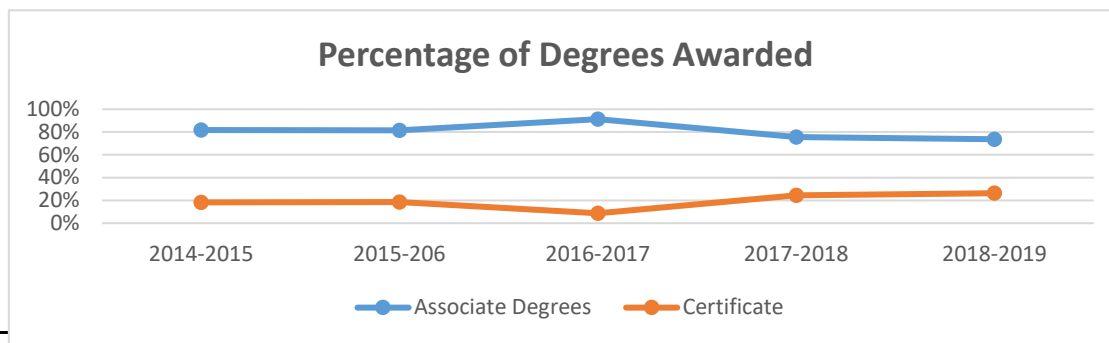

HOUSATONIC COMMUNITY COLLEGE

FAST FACTS – Graduation Data

AY 2015-16 to 2018-2019

Number of Degrees	2014-2015	2015-2016	2016-2017	2017-2018	2018-2019
Associate Degrees	491	462	566	444	465
Certificate	110	105	54	143	166
Total Degrees	601	567	620	587	631

Gender (Unduplicated)	2014-2015	2015-2016	2016-2017	2017-2018	2018-2019
Male	216	212	226	204	209
Female	341	307	347	332	360
Total Graduates	557	519	573	536	569

Academic Year	# Females	% Change from Previous Year	# Males	% Change from Previous Year
2018-2019	360	8.4%	209	2.4%