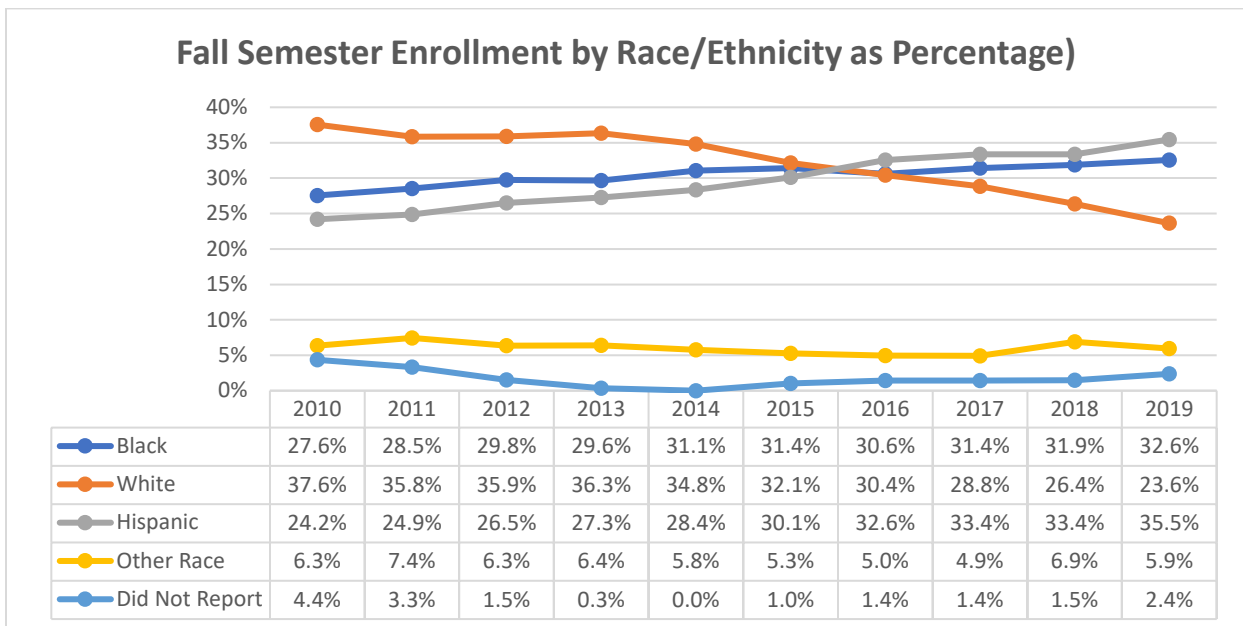

HOUSATONIC COMMUNITY COLLEGE

FAST FACTS : Trends in Student Race/Ethnicity - Fall 2011 to Fall 2019

Note: In the graph above, "Other" refers to the students who reported themselves as Asian, American Indian, Alaskan Native, Native Hawaiian or Pacific Islander.