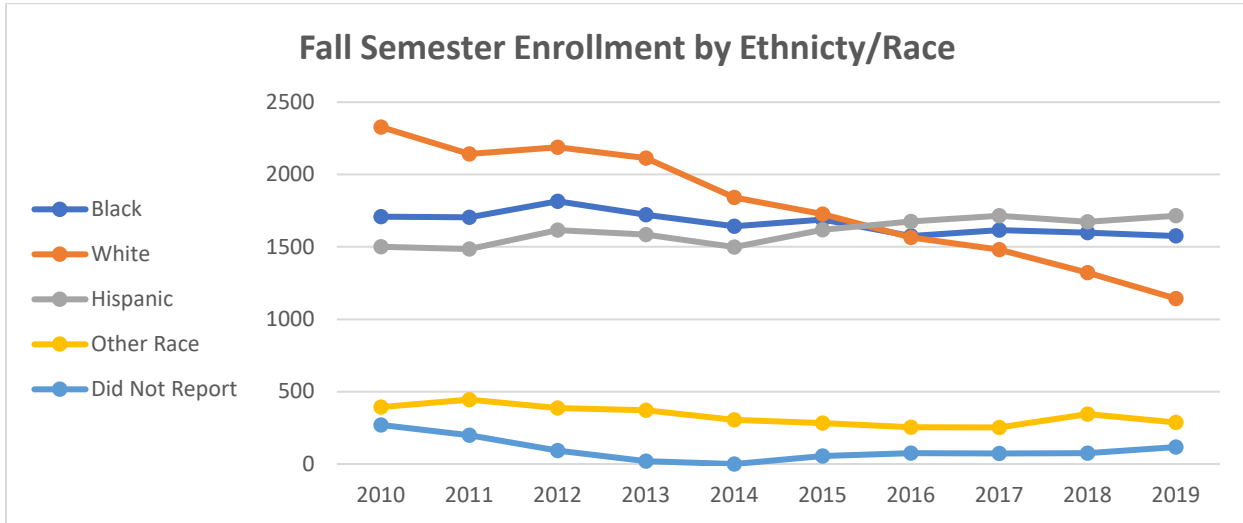

HOUSATONIC COMMUNITY COLLEGE

FAST FACTS : Trends in Student Race/Ethnicity - Fall 2011 to Fall 2019

Note: In the graph above, "Other" refers to the students who reported themselves as Asian, American Indian, Alaskan Native, Native Hawaiian or Pacific Islander.